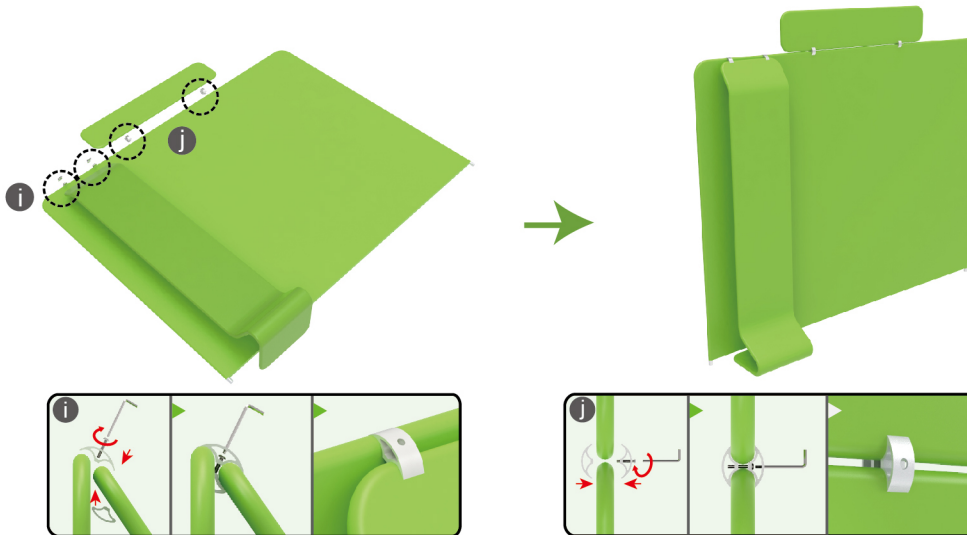

### PARTS

### Booth Set Assembly

(2) 180 degree C Clip. x 2  
90 degree C clip x 2

#### STEP 01

Lie down the back wall and install the TV stand & header by using C clip  
\*\*90 degree C clip for TV stand; 180 degree C clip for header\*\*